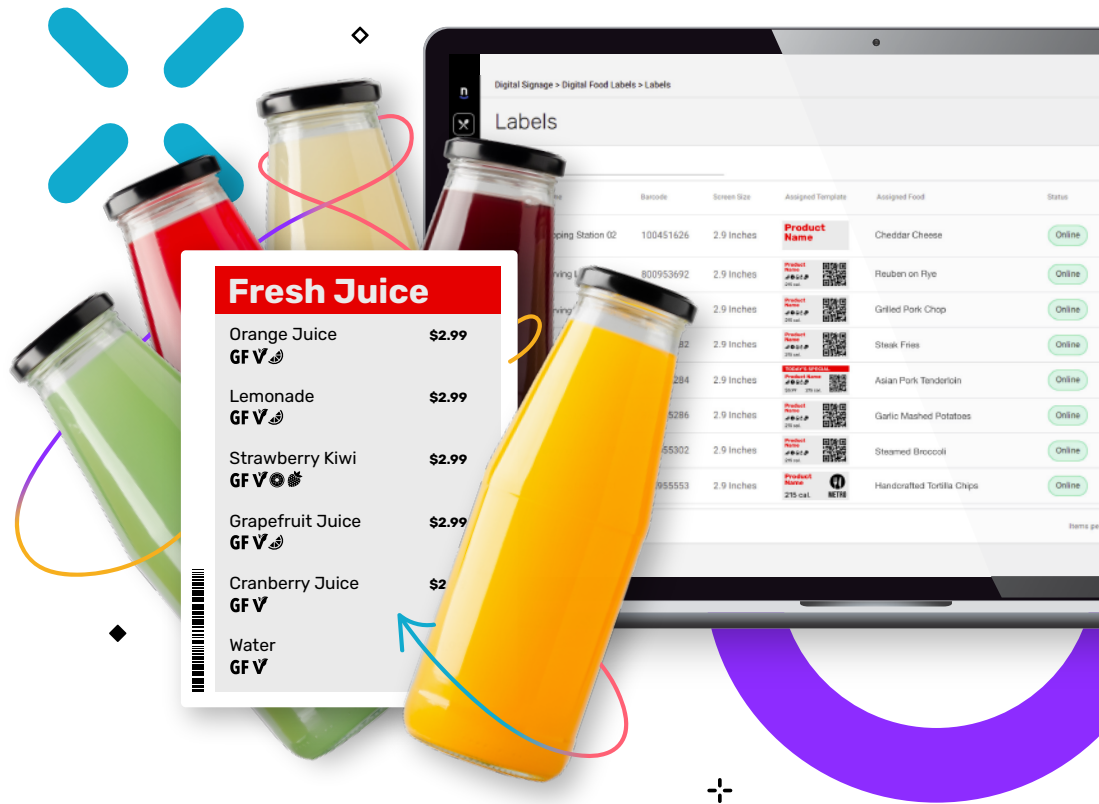

Nutrislice Spotlight

Digital Food Labels

Save time. Reduce waste. Label accurately.

Nutrislice Spotlight is a small but mighty digital food label solution that brings the right information, right to your customer, right at the items they're browsing. Provide accurate and real-time pricing, nutrition info, allergens, and special promotions at the moment of consideration. Change anything at any time online, or schedule convenient automatic updates - saving you and your team time, energy, resources, and maybe even some trees in the process. The future is bright with Spotlight.

Deliver a new level of convenience.

Spotlight digitally displays the exact information customers are looking for, right where they are looking for it... at the item. At-a-glance food information makes purchase decisions easier.

Increase customer trust.

Digital food labels inspire confidence and trust in the customer because they can see the real-time updates and accuracy for themselves.

A foodservice experience that's delightful to deliver.

It's time to trash static printed labels for good! Spotlight saves your operation time, energy, and resources while increasing labeling accuracy across serving lines, stations, shelf displays, and coolers.