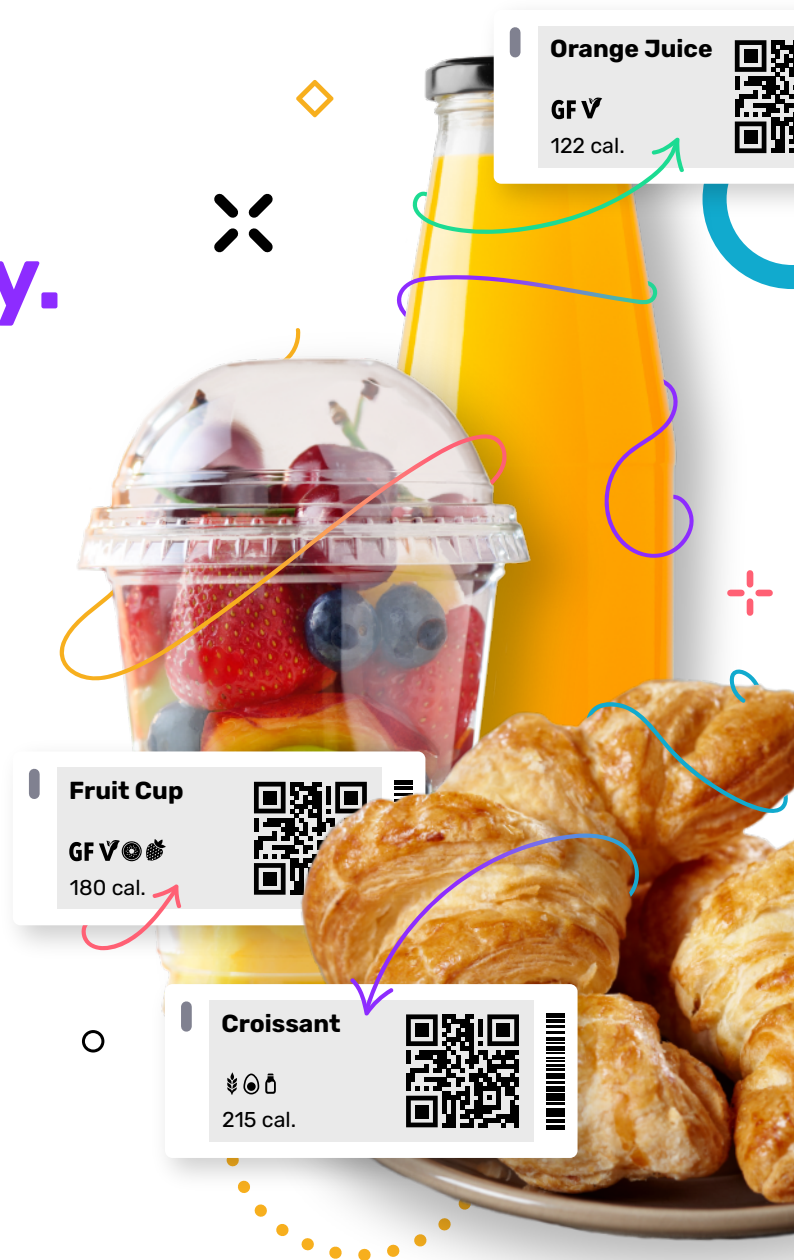

Nutrislice Spotlight

Digital Food Labels

Save time. Reduce waste. Label accurately.

Nutrislice Spotlight is a small but mighty digital food label solution that brings the right information, right to your customer, right at the items they're browsing. Provide accurate and real-time pricing, nutrition info, allergens, and special promotions at the moment of consideration. Change anything at any time online, or schedule convenient automatic updates - saving you and your team time, energy, resources, and maybe even some trees in the process. The future is bright with Spotlight.

An engaging experience your customers will love.

Give your customers the sustainable, convenient, and transparent experience they crave.

Promote sustainability.

Eliminate the paper waste of static, printed (and sometimes sticky!) labels, strengthening the customer relationship with sustainable practices that meet their values.

Deliver a new level of convenience.

Spotlight digitally displays the exact information customers are looking for, right where they are looking for it... at the item. At-a-glance food information makes purchase decisions easier.

Increase customer trust.

Digital food labels inspire confidence and trust in the customer because they can see the real-time updates and accuracy for themselves.